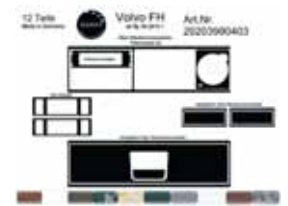

colour	article nr.
96 - walnut	20203990402-96
93 - aluminium	20203990402-93

Dashboard decoration for Volvo FH version 4 Globetrotter XL

from model 05.2013, 8 pieces, additional set for upper front area

weight (kg): 0,5
customs tariff nr.: 39263000