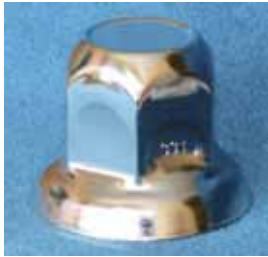

Stainless steel wheel nut cap AF 32

set of 10 pieces, e.g. for MAN, MB, Iveco, DAF, Volvo from model 2010 & Trailer

weight (kg): 0,02
customs tariff nr.: 87087099

version	article nr.
sleeve nuts Alufelgen	283097165331
standard- & sleeve nuts height 65 mm	283097165336-32
standard- & sleeve nuts height 46 mm	283097165335-32
standard nuts	283097165332-32