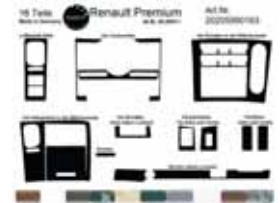

Fortsetzung von Armaturendekor für Renault Magnum

model from 2002, 26 pieces

colour	article nr.
93 - aluminium	20205990157-93
97 - titan walnut	20205990157T

Dashboard decoration for Renault Premium (also Kerax)

from model 08.2005, 16 pieces

weight (kg): 0,9
customs tariff nr.: 39263000

colour	article nr.
96 - walnut	20205990163
84 - piano black	20205990163-84
93 - aluminium	20205990163-93

Dashboard decoration for Renault Premium

from model 08.2005, 1 piece, for the shelf above the windscreen

weight (kg): 0,2
customs tariff nr.: 39263000