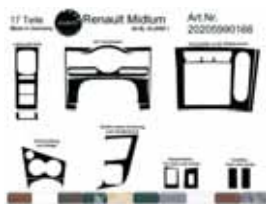

Dashboard decoration for Renault Midlum from model 04.2006

17 pieces for dashboard, central console and doors

weight (kg): 0,9
customs tariff nr.: 39263000

colour	article nr.
96 - walnut	20205990166
93 - aluminium	20205990166-93