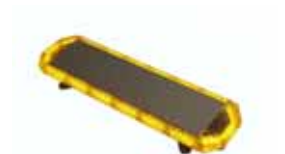

### LED light bar with transparent orange LEDs

15 different light patterns, tested ECE/R65, with mounting hardware & operating unit

**size:** B900 mm  
**weight (kg):** 0  
**customs tariff nr.:** 85414010