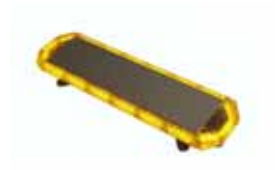

LED light bar with transparent orange LEDs

15 different light patterns, tested ECE/R65, with mounting hardware & operating unit

size: B900 mm
weight (kg): 7,1
customs tariff nr.: 85414010

version	article nr.
66 LEDs, 900 mm width	25609330070-900
34 LEDs, 480 mm width	25609330070-480
82 LEDs, 1200 mm width	25609330070-1200
98 LEDs, 1440 mm width	25609330070-1440
130 LEDs, 1920 mm width	25609330070-1920

several LED bulbs are on request available

LED worklamp mini

short distance, 1 power LED oval, 0,5 m cable, 10-30 Volt, 900 Lumens, 10 Watt, IP67

size: 66 x 66 x 66 mm mit Fuß 90 mm
weight (kg): 0,4
customs tariff nr.: 85122000