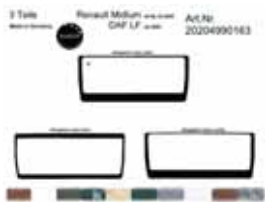

Dashboard decoration for DAF LF from 2006

3 pieces, for the shelves above the windscreen, fits also for Renault Midlum from 04.2006

weight (kg): 0,7
customs tariff nr.: 39263000

colour	article nr.
96 - walnut	20204990163
93 - aluminium	20204990163-93