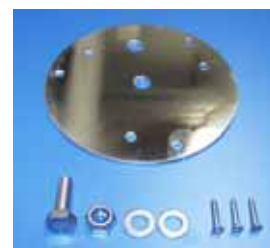

Beacon mounting plates Ø150 mm

To mount 3-bolt beacons (e.g. Hella)

weight (kg): 0,46
customs tariff nr.: 87082990

version	article nr.
stainless steel	282K09BMPS100
aluminium	282K09BMPA100