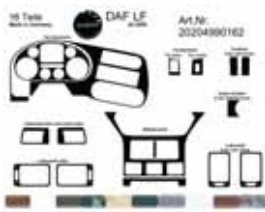

Dashboard decoration for DAF LF from 2006

16 pieces, for the dashboard, central console and the doors

weight (kg): 0,7
customs tariff nr.: 39263000

colour	article nr.
96 - walnut	20204990162