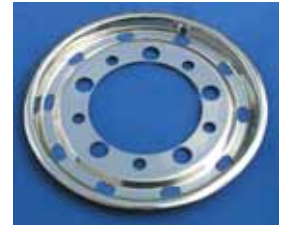

size: 240 mm hoch Renault AE
weight (kg): 0
customs tariff nr.: 87087099

version	article nr.
	28309716501014-N

Stainless steel wheel lining front, 11.75" - 22.5"

ET135, fits for Scania and DAF only.

weight (kg): 1,36
customs tariff nr.: 87087099