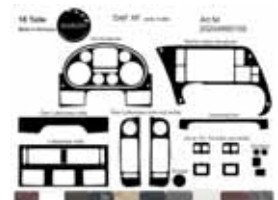

Dashboard decoration for DAF XF 95 from model 11.2002

18 pieces

weight (kg): 0,6
customs tariff nr.: 39263000

colour	article nr.
96 - walnut	20204990159
77 - galaxy-black	20204990159-77
78 - honey walnut	20204990159-78
93 - aluminium	20204990159-93
94 - mahogani	20204990159-94

Dashboard decoration for DAF CF from model 01.2006

without telephone holder, doesn't fit for Euro 6 models, 13 pieces, first movement for the armature, center console & the doors.

weight (kg): 0,7
customs tariff nr.: 39263000