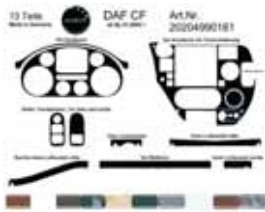

Fortsetzung von Dashboard decoration for DAF CF from model 01.2006

without telephone holder, doesn't fit for Euro 6 models, 13 pieces, first movement for the armature, center console & the doors.

colour	article nr.
77 - galaxy-black	20204990160-77
93 - aluminium	20204990160-93

Dashboard decoration for DAF CF from model 01.2006

with telephone holder, doesn't fit for Euro 6 models, 13 pieces, for the armature, central console and the doors.

weight (kg): 0,7
customs tariff nr.: 39263000

colour	article nr.
96 - walnut	20204990161
93 - aluminium	20204990161-93