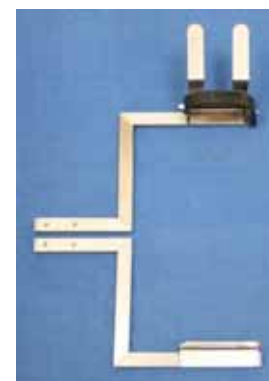

weight (kg): 6,8
customs tariff nr.: 87082990

article nr.
27904LH009-FE

Brush and shovel holder modul for DAF XF105 & XF95

stainless steel, assembly on the ladder holder 27904LH009-HM

weight (kg): 3,2
customs tariff nr.: 87082990