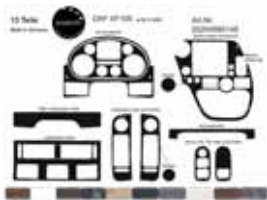

Dashboard decoration DAF XF 105 from model 2006

with telephone holder, doesn't fit for Euro 6 models, 13 pieces

weight (kg): 0,6
customs tariff nr.: 39263000

colour	article nr.
96 - walnut	20204990148
77 - galaxy-black	20204990148-77
78 - honey walnut	20204990148-78
93 - aluminium	20204990148-93