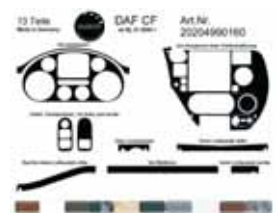

colour	article nr.
96 - walnut	20204990160